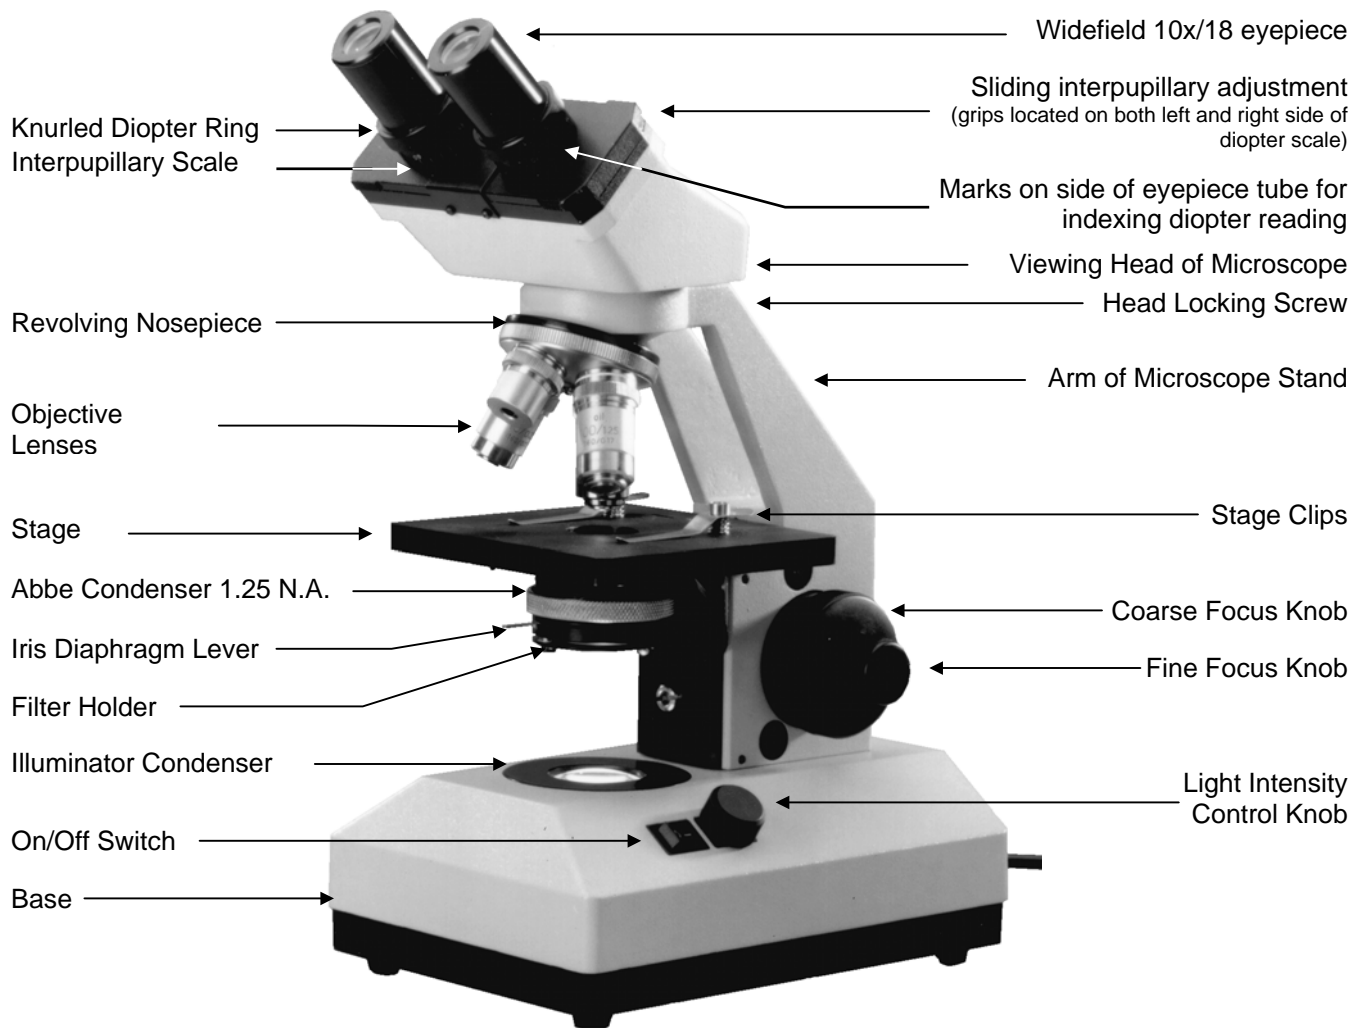

Model #173 is illustrated, and binocular viewing head is unique to this model. Abbe condenser, iris diaphragm and filter holder are unique to Models #172 & #173. All other features are common to #170, #172 & #173.

Monocular viewing head on Models #170 and #172

Disc diaphragm on Model #170 only