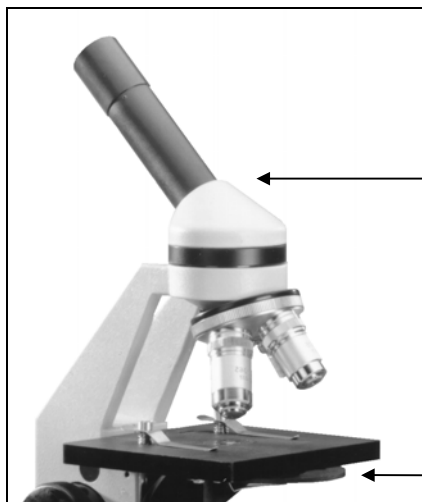

Model #173 is illustrated, and binocular viewing head is unique to this model. Abbe condenser, iris diaphragm and filter holder are unique to Models #172 & #173. All other features are common to #170, #172 & #173.

Monocular viewing head on Models #170 and #172

Disc diaphragm on Model #170 only